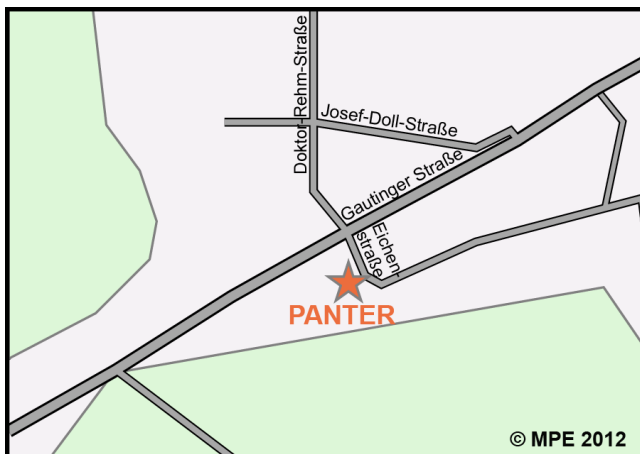

Location plan and Access

X-ray test facility PANTER

Max Planck Institute for extraterrestrial Physics

Gautingerstraße 45
82061 Neuried

Access directly next to the busstop in Eichenstraße
through the sliding gate, across the area of the company Drebinger

Communications to PANTER

from Munich:

- U6** Munich → Klinikum Großhadern
- Bus 269** Klinikum Großhadern → Neuried, Eichenstraße
- or
- U3** Munich → Fürstenried West
- Bus 261** Fürstenried West → Neuried, Eichenstraße

from Munich airport:

- S8 oder S1** airport → Munich, Marienplatz

from here see above from Munich