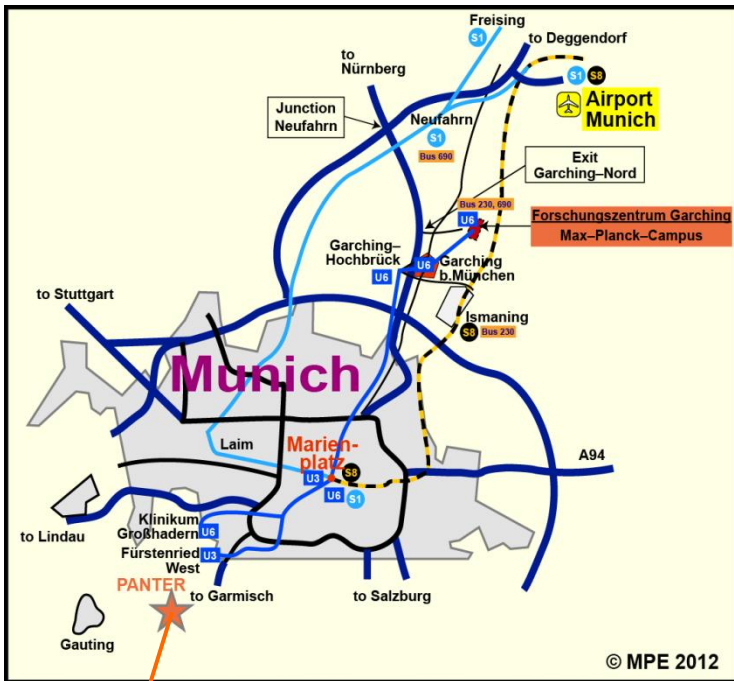

Location plan and Access

X-ray test facility PANTER

Max Planck Institute for extraterrestrial Physics

Gautingerstraße 45
82061 Neuried

Access directly next to the busstop in Eichenstraße
through the sliding gate, across the area of the company Drebinger

Communications to PANTER

from Munich:

- U6** Munich → Klinikum Großhadern
- Bus 269** Klinikum Großhadern → Neuried, Eichenstraße
- or
- U3** Munich → Fürstenried West
- Bus 261** Fürstenried West → Neuried, Eichenstraße

from Munich airport:

- S8 oder S1** airport → Munich, Marienplatz

from here see above from Munich