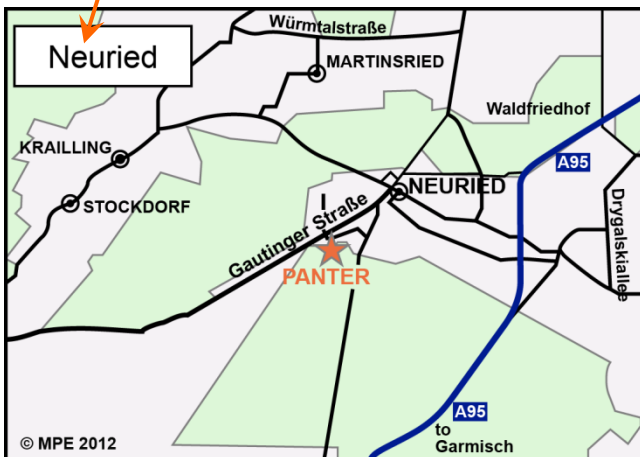

Location plan and Access

X-ray test facility PANTER

Max Planck Institute for extraterrestrial Physics

Gautingerstraße 45
82061 Neuried

Access directly next to the busstop in Eichenstraße
through the sliding gate, across the area of the company Drebinger

Communications to PANTER

from Munich:

- U6** Munich → Klinikum Großhadern
- Bus 269** Klinikum Großhadern → Neuried, Eichenstraße
- or
- U3** Munich → Fürstenried West
- Bus 261** Fürstenried West → Neuried, Eichenstraße

from Munich airport:

- S8 oder S1** airport → Munich, Marienplatz

from here see above from Munich