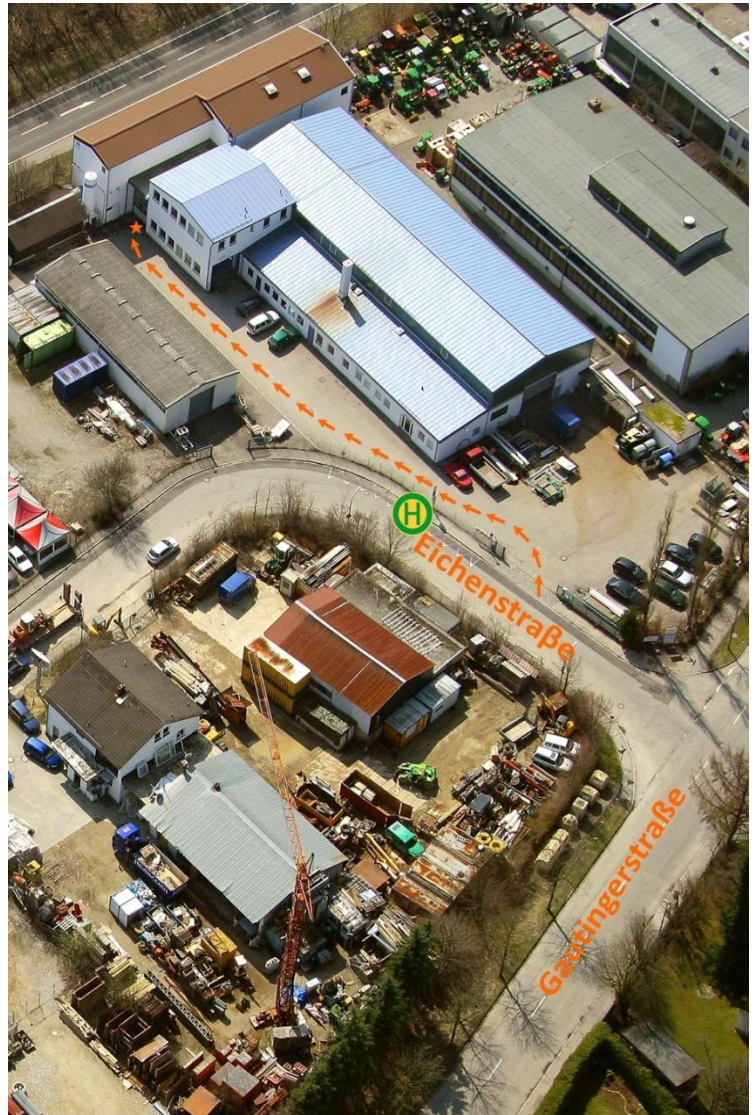

Location plan and Access

X-ray test facility PANTER

Max Planck Institute for extraterrestrial Physics

Gautingerstraße 45
82061 Neuried

Access directly next to the busstop in Eichenstraße
through the sliding gate, across the area of the company Drebinger

Communications to PANTER

from Munich:

- U6** Munich → Klinikum Großhadern
- Bus 269** Klinikum Großhadern → Neuried, Eichenstraße
- or
- U3** Munich → Fürstenried West
- Bus 261** Fürstenried West → Neuried, Eichenstraße

from Munich airport:

- S8 oder S1** airport → Munich, Marienplatz

from here see above from Munich