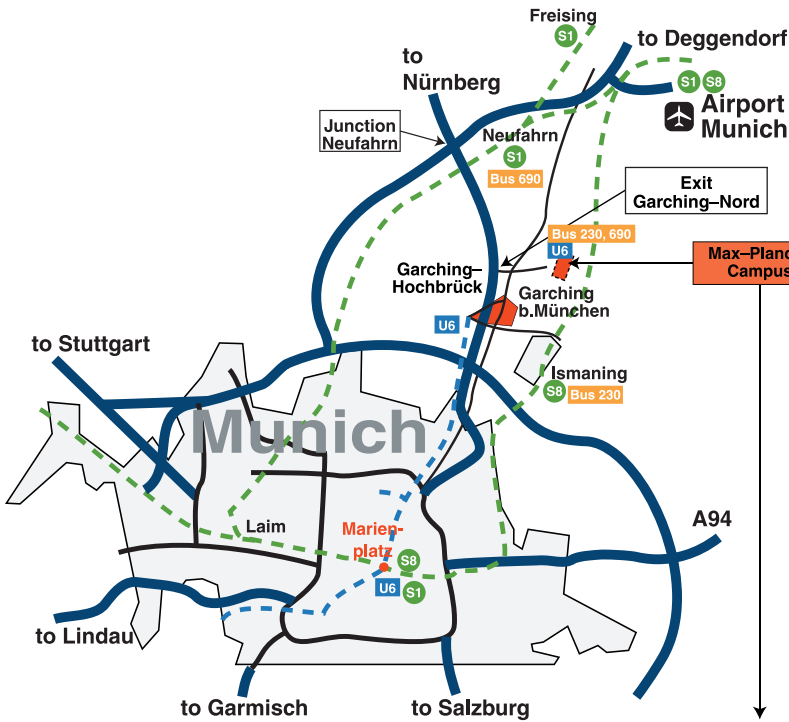

Map and Access

Max-Planck-Institut für extraterrestrische Physik (MPE)

Public Transport to the MPE

from Munich downtown:
 U6 Munich downtown → Garching-Forschungszentrum

from Munich Airport:
 S8 Munich Airport → Ismaning
 Bus 230 Ismaning → Garching-Forschungszentrum