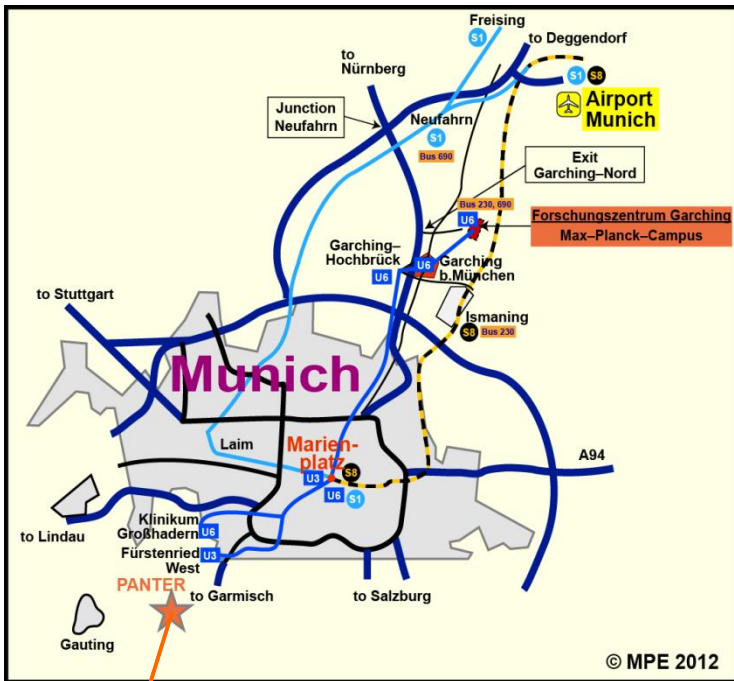

Location plan and Access

X-ray test facility PANTER

Max Planck Institute for extraterrestrial Physics

Gautinger Straße 45

82061 Neuried

Access via Eichenstraße

through the sliding gate, across the area of the company Drebinger

Communications to PANTER

from Munich:

- U3** Munich → Fürstenried West
- Bus 261** Fürstenried West → Neuried, Dr.-Rehm-Straße

from Munich airport:

- S8 oder S1** airport → Munich, Marienplatz

from here see above from Munich