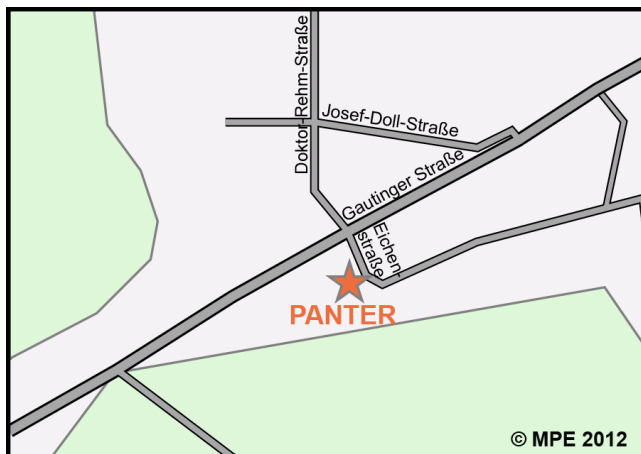

Location plan and Access

X-ray test facility PANTER

Max Planck Institute for extraterrestrial Physics

Gautinger Straße 45

82061 Neuried

Access via Eichenstraße

through the sliding gate, across the area of the company Drebinger

Communications to PANTER

from Munich:

- U3** Munich → Fürstenried West
- Bus 261** Fürstenried West → Neuried, Dr.-Rehm-Straße

from Munich airport:

- S8 oder S1** airport → Munich, Marienplatz

from here see above from Munich