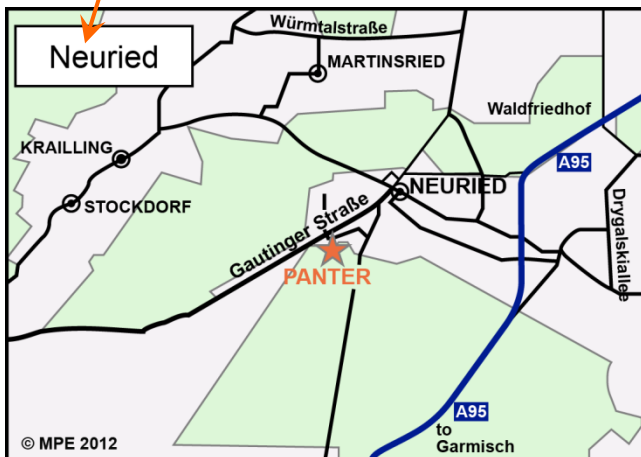

Location plan and Access

X-ray test facility PANTER

Max Planck Institute for extraterrestrial Physics

Gautinger Straße 45

82061 Neuried

Access via Eichenstraße

through the sliding gate, across the area of the company Drebinger

Communications to PANTER

from Munich:

- U3** Munich → Fürstenried West
- Bus 261** Fürstenried West → Neuried, Dr.-Rehm-Straße

from Munich airport:

- S8 oder S1** airport → Munich, Marienplatz

from here see above from Munich