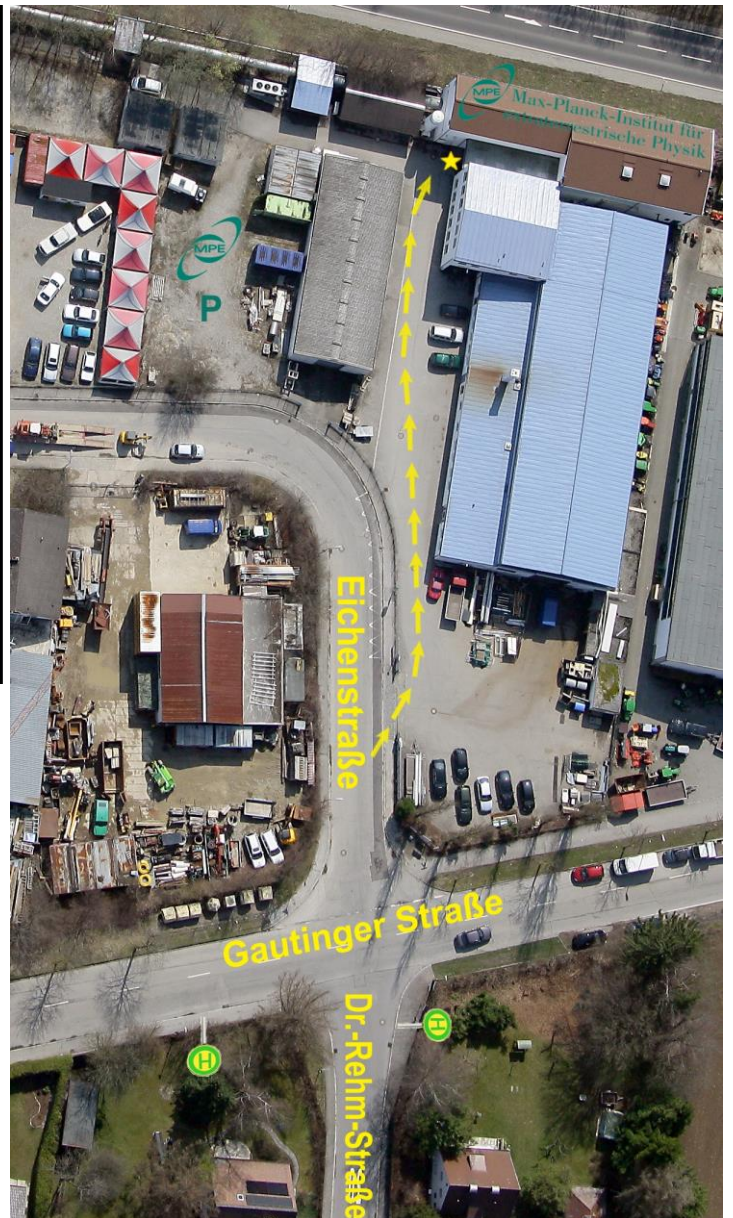

Location plan and Access

X-ray test facility PANTER

Max Planck Institute for extraterrestrial Physics

Gautinger Straße 45

82061 Neuried

Access via Eichenstraße

through the sliding gate, across the area of the company Drebinger

Communications to PANTER

from Munich:

- U3** Munich → Fürstenried West
- Bus 261** Fürstenried West → Neuried, Dr.-Rehm-Straße

from Munich airport:

- S8 oder S1** airport → Munich, Marienplatz

from here see above from Munich