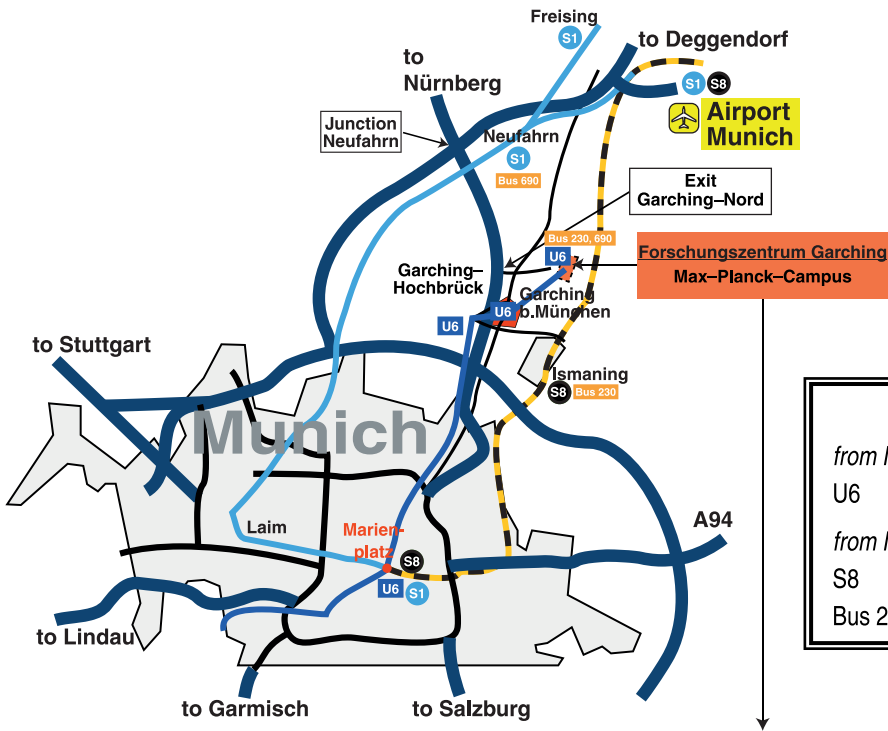

Map and Access

Max-Planck-Institut für extraterrestrische Physik (MPE)

Public Transport to the MPE

from Munich downtown:
 U6 Munich downtown → Garching-Forschungszentrum

from Munich Airport:
 S8 Munich Airport → Ismaning
 Bus 230 Ismaning → Garching-Forschungszentrum

Boltzmannstraße 2

*Cut across
the parking lot
in front of MPE!*

Freising

A9

München

LMU USM MPP