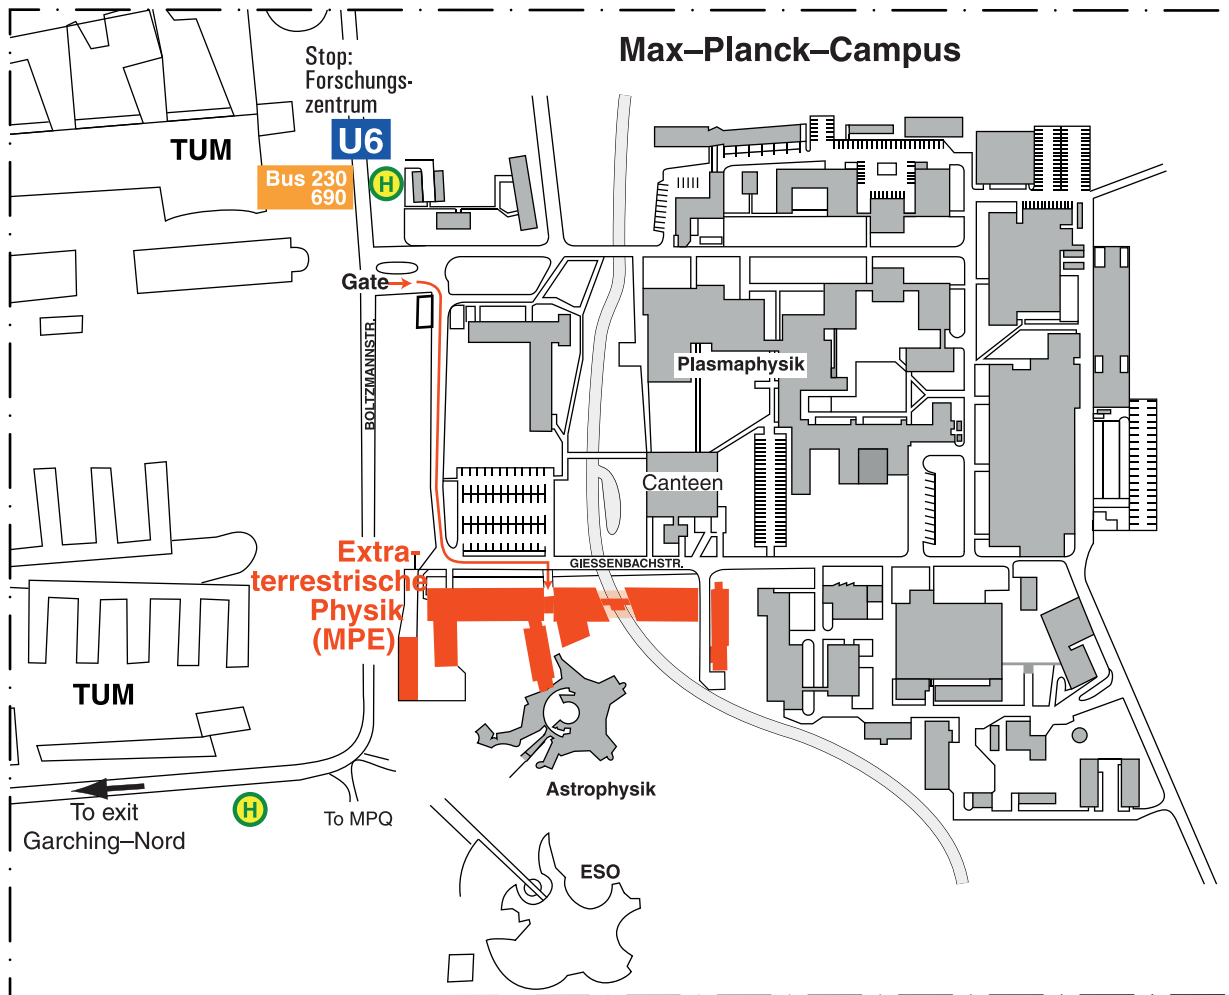

Map and Access

Max-Planck-Institut für extraterrestrische Physik (MPE)

Public Transport to the MPE

from Munich downtown:
 U6 Munich downtown → Garching-Forschungszentrum

from Munich Airport:
 S8 Munich Airport → Ismaning
 Bus 230 Ismaning → Garching-Forschungszentrum

Boltzmannstraße 2

*Cut across
the parking lot
in front of MPE!*

Freising

A9

München

LMU USM MPP